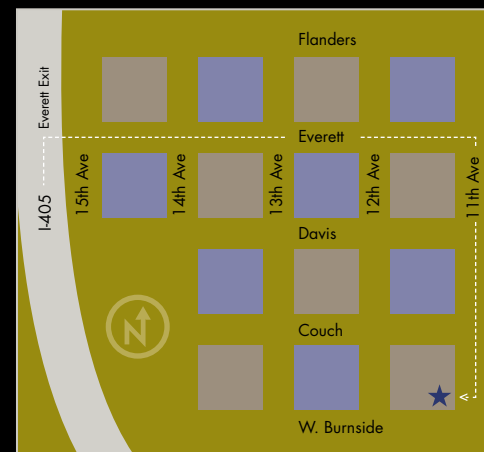

— Dan Fineberg, MBA '81, Marketing Manager, Intel End-user Platform Integration Group

A Quality Professional MBA

Willamette University’s Professional MBA program, located in Portland’s Pearl District, combines a quality AACSB-accredited education with a convenient schedule tailored to you – the working professional.

Convenient Structure

The PMBA program allows working professionals to:

- complete their MBA in only 24 months
- attend classes two evenings per week
- create a network of professional contacts

“The Willamette MBA was a good investment for me both professionally and personally, because of the content of the program and the unique access to and interaction with the faculty.”

— Eric Hagen, MBA '96, Planning and Analysis Manager, Tektronix

Outstanding Faculty

PMBA courses are taught by Willamette’s full-time MBA faculty, who are excellent teachers and leaders in their fields. Students will:

- build a solid foundation of management practices
- develop the tools to manage challenges and goals
- apply concepts and skills to their current workplace
- prepare for increased responsibilities in the demanding marketplace

“I take what I learn here and apply it to work the next day. I feel that this ultimately makes me more valuable to my company because I am able to bring a different perspective or idea that I was exposed to at Willamette.”

— Peter Baldwin, MBA '04, BOC Edwards

Ideal Location

PMBA classes are conveniently taught at Willamette University’s Portland Center located in the Pearl District. The location offers:

- easy access by the MAX train and public transit
- plenty of parking
- a knowledgeable staff to handle all the details while students focus on learning

Contact us for cohort openings or for more information.

Phone: 1-866-385-PMBA

Email: pmba@willamette.edu

Apply now at www.willamettepmba.com