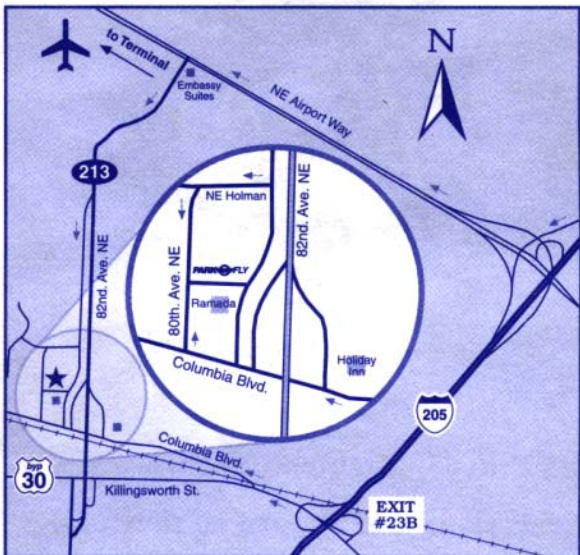

# PARK SHUTTLE AND FLY

Hassle Free Airport Parking

Center of Airport World

6455 N.E. 82nd. • Portland, OR 97220

**(503) 255-6374**

## DIRECTIONS

### North on I-205

- Follow I-205 to Columbia Blvd. West (Exit #23B)
- Keep to the Right
- Follow Columbia Blvd. to 80th. Ave. (First traffic signal)
- Turn Right (North) on 80th. and follow to Park Shuttle and Fly

### South on I-205

- Follow I-205 to Columbia Blvd. West (Exit #23B)
- Keep to the Right
- Follow Columbia Blvd. to 80th. Ave. (First traffic signal)
- Turn Right (North) on 80th. and follow to Park Shuttle and Fly