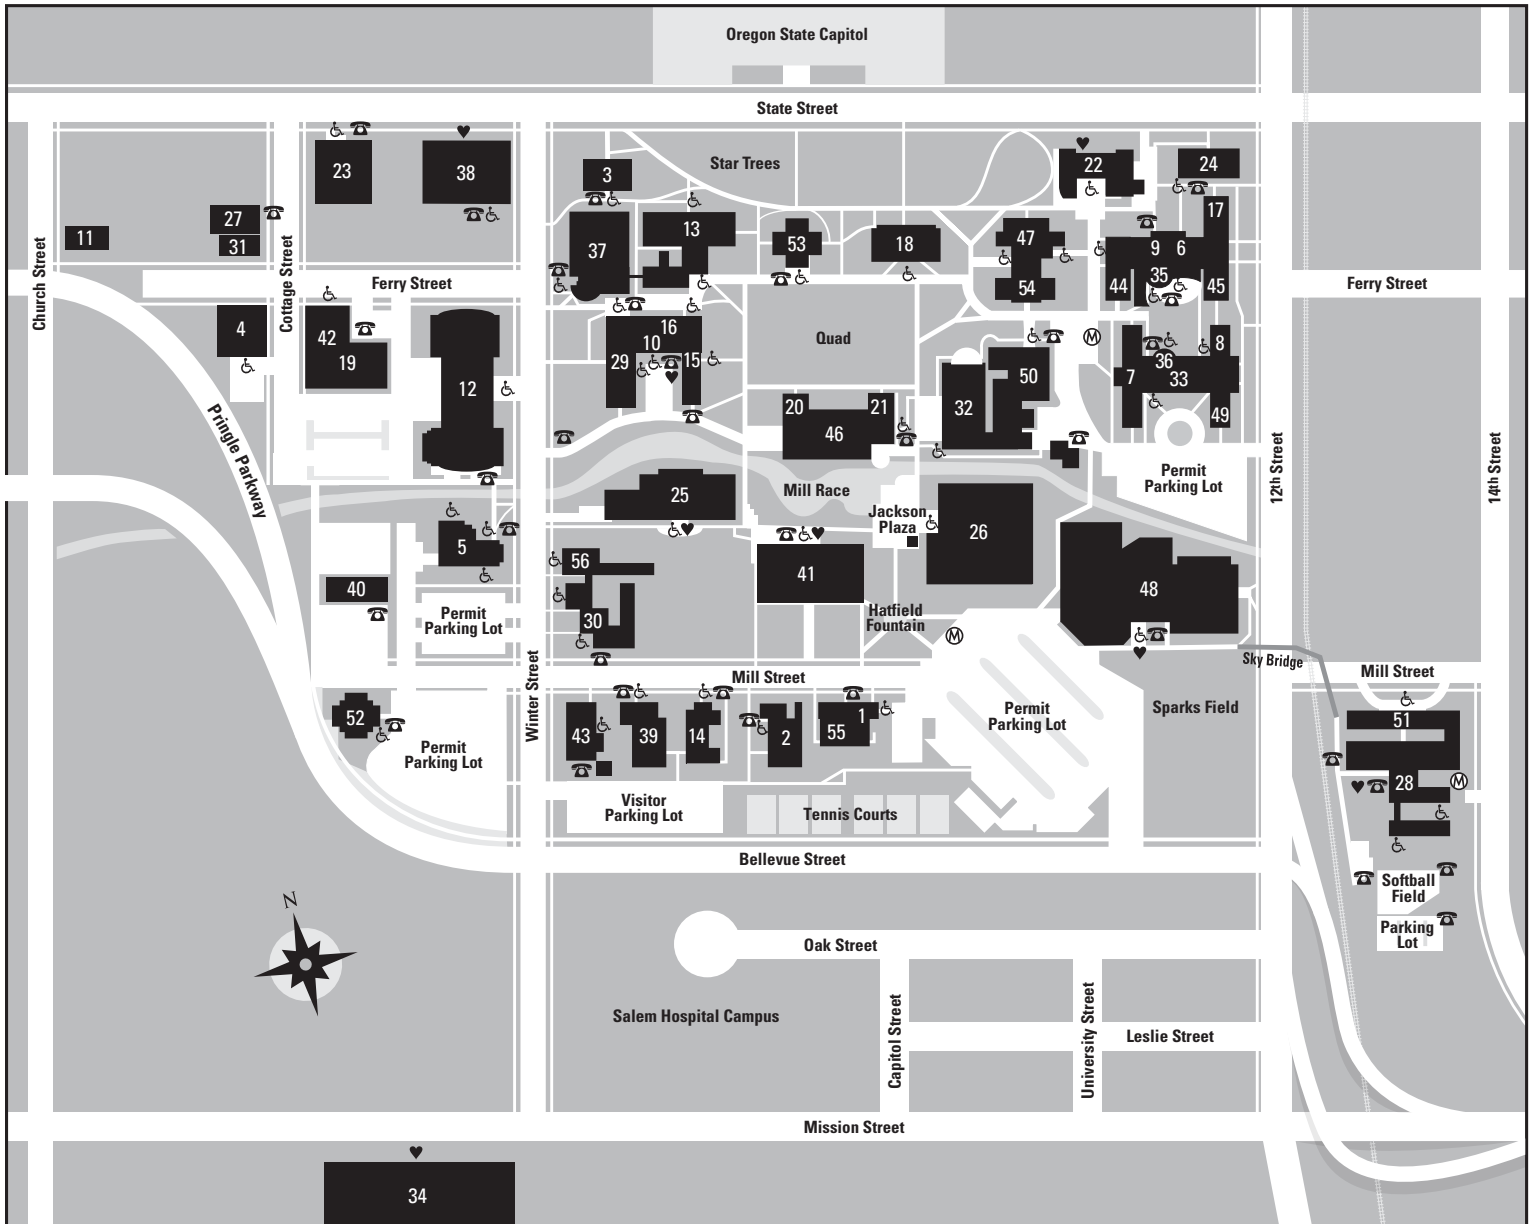

WILLAMETTE UNIVERSITY CAMPUS MAP

- | | | |
|---|--|---|
| <ul style="list-style-type: none"> 1 Admission Office (CLA) 2 Alpha Chi Omega Sorority 3 Art Building 4 Atkinson Annex 5 Atkinson Graduate School of Management (Seeley G. Mudd Building) 6 Baxter Hall 7 Belknap Hall 8 Beta Theta Pi Fraternity 9 Bishop Wellness Center 10 Campus Safety 11 Centers for Academic Excellence 12 College of Law (Truman Wesley Collins Legal Center) 13 Collins Science Center 14 Delta Gamma Sorority 15 Doney Hall 16 Doney North Offices 17 East House 18 Eaton Hall 19 Executive Building 20 Fine Arts West 21 Fine Arts East | <ul style="list-style-type: none"> 22 Ford Hall 23 Hallie Ford Museum of Art 24 Gatke Hall 25 Goudy Commons 26 Mark O. Hatfield Library 27 Haseldorf Apartments 28 Kaneko Commons 29 Lausanne Hall 30 Lee House 31 Mahoney Building 32 Mary Stuart Rogers Music Center (Hudson Hall) 33 Matthews Hall 34 McCulloch Stadium and Athletics Complex 35 Montag Center 36 Office of International Education and the Writing Center 37 Olin Science Center 38 Oregon Civic Justice Center 39 Pi Beta Phi Sorority 40 Physical Plant 41 Putnam University Center 42 School of Education and Willamette Academy | <ul style="list-style-type: none"> 43 Shepard House 44 Sigma Chi Fraternity 45 Sigma Alpha Epsilon Fraternity 46 Smith Auditorium 47 Smullin Hall 48 Lestle J. Sparks Center 49 Terra House 50 Theatre Playhouse 51 Tokyo International University of America 52 University Apartments 53 Waller Hall 54 Walton Hall 55 Willamette International Studies House (WISH) 56 York House |
|---|--|---|

- Handicapped Access
- Emergency Telephone
- Automated External Defibrillator
- Short-term Parking Meters